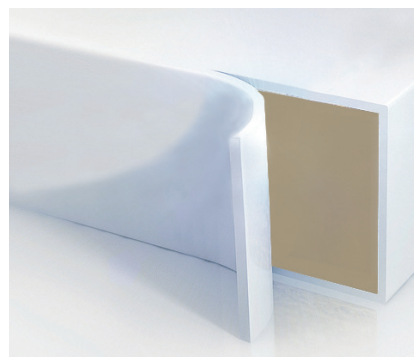

ULTRAglaze technical

ULTRAglaze is a 1mm thick acrylic pressed using PUR technology onto moisture resistant, low emission (EOMR) MDF. 7 year limited warranty against delamination and UV discoloration is provided.

See our website www.ultraglaze.co.nz for Care & Maintenance guide and further technical information.